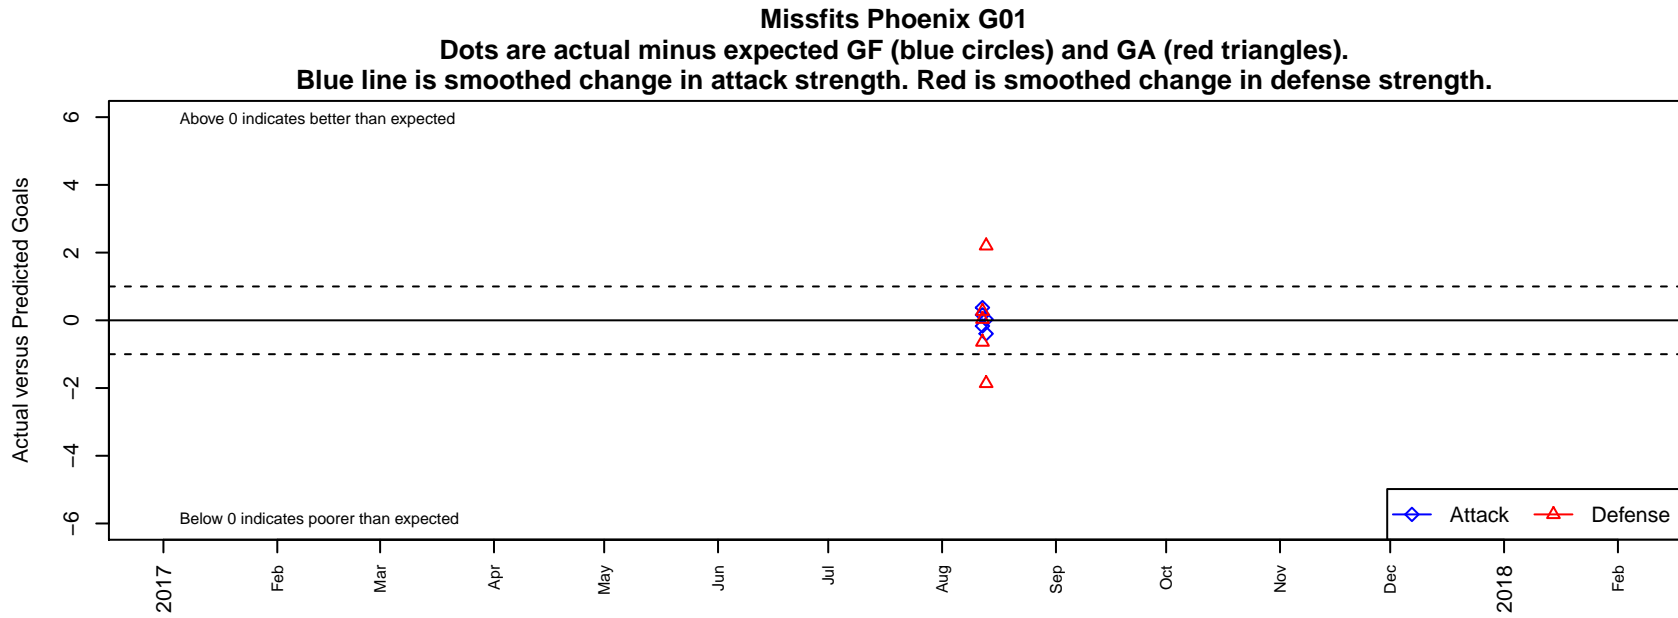

# Missfits Phoenix G01

alt names used:

Venues played:

, CAN

G01 total strength=1484

attack=10.08 defense=11.33

2017 Bend Premier Cup Amandine Henry (U17)

<b>date</b>	<b>home</b>		<b>away</b>		<b>venue</b>	<b>pred.home</b>	<b>pred.away</b>
2017-08-13	Pacific FC Blue G01	0	Missfits Phoenix G01	1	2017 Bend Premier Cup Amandine Henry (U1	2.20	0.97
2017-08-13	Missfits Phoenix G01	0	Rocklin YSC Heat G01	5	2017 Bend Premier Cup Amandine Henry (U1	0.40	3.14
2017-08-12	Missfits Phoenix G01	1	Bend FC Timbers Red G01	2	2017 Bend Premier Cup Amandine Henry (U1	0.84	1.36
2017-08-12	Missfits Phoenix G01	1	FWFC Blue G01	1	2017 Bend Premier Cup Amandine Henry (U1	1.17	1.03
2017-08-12	Missfits Phoenix G01	1	Westside Timbers Copa TS G01	1	2017 Bend Premier Cup Amandine Henry (U1	0.63	1.27